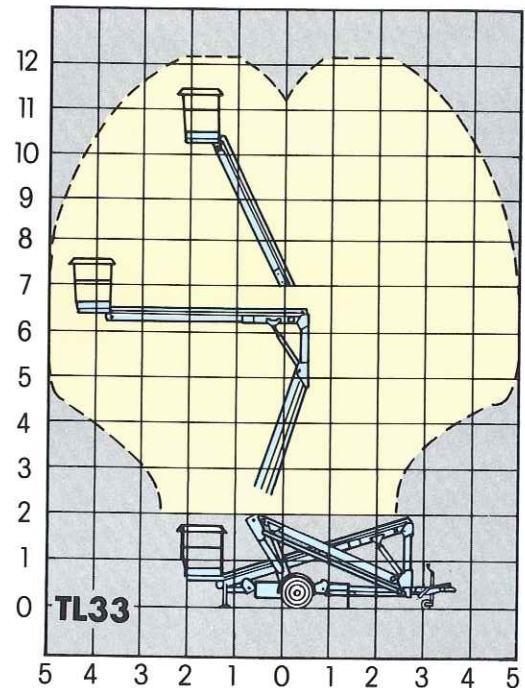

UpRight

TL Range

TRAILER MOUNTED BOOM LIFTS

- 12.3 or 17 metre working heights
- 215kg Lift capacity
- Up to 8.3 metres outreach
- Quick, easy outrigger operation
- Smooth proportional joystick controls
- Compact dimensions for easy towing
- 5 year structural warranty

TL Range

TRAILER MOUNTED BOOM LIFTS

STANDARD FEATURES

- Proportional one-hand joystick control
- Dual controls
- Large platform
- Fully automatic on-board charger
- 24V DC motor and 220 Ah batteries
- Hydraulic (TL49) or Quickset manual outriggers
- Outrigger interlocks and warning alarm
- Energy-efficient motor control system giving precise control and long battery life

SPECIFICATIONS

	TL33	TL49
Max. working height	12.3m	17.0m
Max. platform floor height	10.3m	15.0m
Max. working outreach	5.0m	8.3m
Platform capacity	215kg	215kg
Platform dimensions (inside handrails)	0.6 x 1.3m	0.6 x 1.2m
Travel dimensions		
- width	1.50m	1.60m
- length	5.50m	5.98m
- height	1.99m	1.99m
Stabiliser spread	3.0m	4.0m
Gross weight	1240kg	1900kg
Rotation (non-continuous)	370°	370°
Power source	24V DC, 4 x 6V 220 Ah Batteries	
Outriggers	Manual, Quickset with screw jack level adjusters. Electric interlocks prevent boom operation until all outriggers are taking load	Hydraulically operated with overcentre lock valves and interlock system preventing operation until all outriggers are taking load
Control system	One-hand proportional joystick operating energy efficient motor control system	
Wheels	Plated steel disc road wheels 6.70 - 13c tyres 195R14 tyres	
Braking	Automatic reverse and overrun brakes plus handbrake	

Dimensions in metres

UpRight

EUROPE (353) 1 - 2853333

Pottery Road, Dun Laoire, Ireland.

USA (800) 926-5438

1775 Park St., Selma, CA 93662.