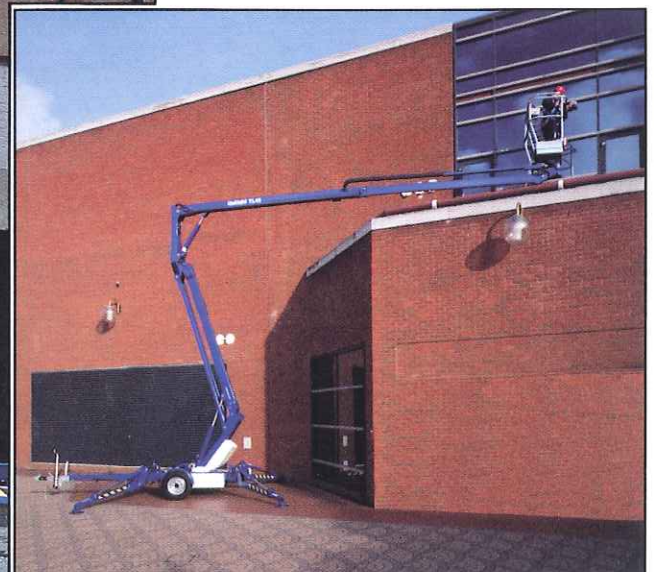

UpRight

TL Range

TRAILER MOUNTED BOOM LIFTS

- 12.3 or 17 metre working heights
- 215kg Lift capacity
- Up to 8.3 metres outreach
- Quick, easy outrigger operation
- Smooth proportional joystick controls
- Compact dimensions for easy towing
- 5 year structural warranty

TL Range

TRAILER MOUNTED BOOM LIFTS

STANDARD FEATURES

- Proportional one-hand joystick control
- Dual controls
- Large platform
- Fully automatic on-board charger
- 24V DC motor and 220 Ah batteries
- Hydraulic (TL49) or Quickset manual outriggers
- Outrigger interlocks and warning alarm
- Energy-efficient motor control system giving precise control and long battery life

SPECIFICATIONS

	TL33	TL49
Max. working height	12.3m	17.0m
Max. platform floor height	10.3m	15.0m
Max. working outreach	5.0m	8.3m
Platform capacity	215kg	215kg
Platform dimensions (inside handrails)	0.6 x 1.3m	0.6 x 1.2m
Travel dimensions		
- width	1.50m	1.60m
- length	5.50m	5.98m
- height	1.99m	1.99m
Stabiliser spread	3.0m	4.0m
Gross weight	1240kg	1900kg
Rotation (non-continuous)	370°	370°
Power source	24V DC, 4 x 6V 220 Ah Batteries	
Outriggers	Manual, Quickset with screw jack level adjusters. Electric interlocks prevent boom operation until all outriggers are taking load	Hydraulically operated with overcentre lock valves and interlock system preventing operation until all outriggers are taking load
Control system	One-hand proportional joystick operating energy efficient motor control system	
Wheels	Plated steel disc road wheels 6.70 - 13c tyres 195R14 tyres	
Braking	Automatic reverse and overrun brakes plus handbrake	