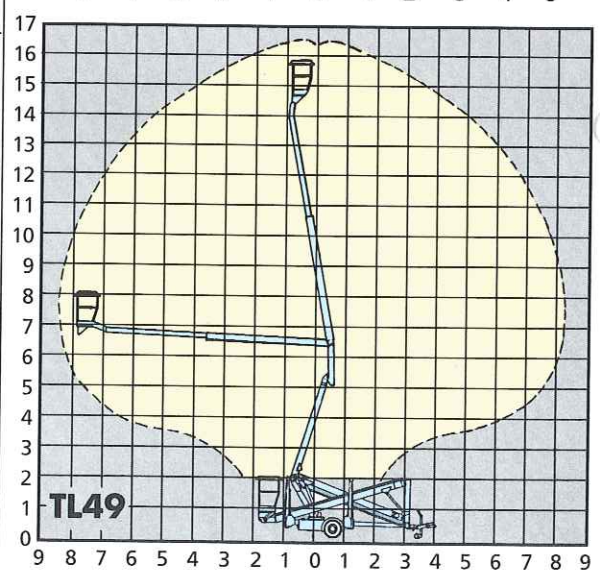

UpRight

TL Range

TRAILER MOUNTED BOOM LIFTS

- 12.3 or 17 metre working heights
- 215kg Lift capacity
- Up to 8.3 metres outreach
- Quick, easy outrigger operation
- Smooth proportional joystick controls
- Compact dimensions for easy towing
- 5 year structural warranty

TL Range

TRAILER MOUNTED BOOM LIFTS

STANDARD FEATURES

- Proportional one-hand joystick control
- Dual controls
- Large platform
- Fully automatic on-board charger
- 24V DC motor and 220 Ah batteries
- Hydraulic (TL49) or Quickset manual outriggers
- Outrigger interlocks and warning alarm
- Energy-efficient motor control system giving precise control and long battery life

SPECIFICATIONS

	TL33	TL49
Max. working height	12.3m	17.0m
Max. platform floor height	10.3m	15.0m
Max. working outreach	5.0m	8.3m
Platform capacity	215kg	215kg
Platform dimensions (inside handrails)	0.6 x 1.3m	0.6 x 1.2m
Travel dimensions		
- width	1.50m	1.60m
- length	5.50m	5.98m
- height	1.99m	1.99m
Stabiliser spread	3.0m	4.0m
Gross weight	1240kg	1900kg
Rotation (non-continuous)	370°	370°
Power source	24V DC, 4 x 6V 220 Ah Batteries	
Outriggers	Manual, Quickset with screw jack level adjusters. Electric interlocks prevent boom operation until all outriggers are taking load	Hydraulically operated with overcentre lock valves and interlock system preventing operation until all outriggers are taking load
Control system	One-hand proportional joystick operating energy efficient motor control system	
Wheels	Plated steel disc road wheels 6.70 - 13c tyres 195R14 tyres	
Braking	Automatic reverse and overrun brakes plus handbrake	

Dimensions in metres

UpRight

EUROPE (353) 1 - 2853333

Pottery Road, Dun Laoire, Ireland.

USA (800) 926-5438

1775 Park St., Selma, CA 93662.